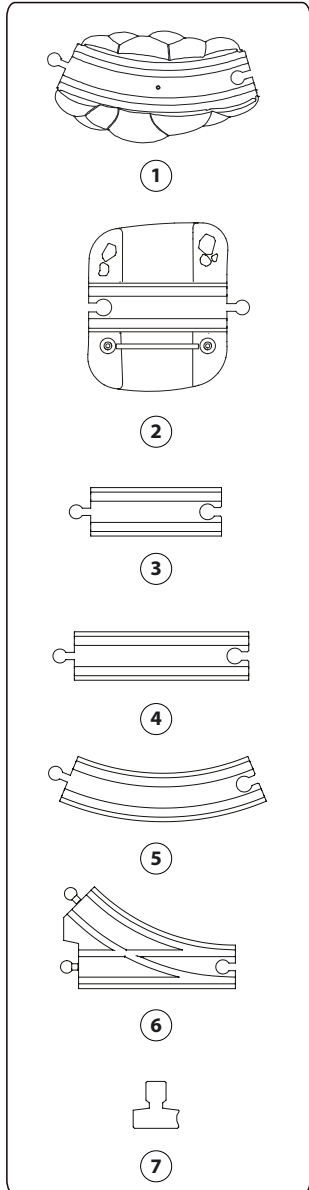

BRIO®

Mighty Red Train Set
36029

Designed by BRIO AB in Sweden 2024 (publ). Manufactured for BRIO AB (publ), Box 305, SE-201 23 Malmö, Sweden. ©BRIO AB (publ), Sweden 2024. Made in China. This product and its packaging are protected by intellectual Property Laws of many countries. Violators will be prosecuted. Retain this package for future reference. Please contact above address in case of events. Bitte bewahren Sie diese Informationen für spätere Referenzzwecke auf. Informations à conserver. Conservate la confezione per futuri riferimenti. Conforms to the Safety Requirements of EN71 and ASTM F963. Conforme aux exigences de sécurité EN71 et ASTM F963.