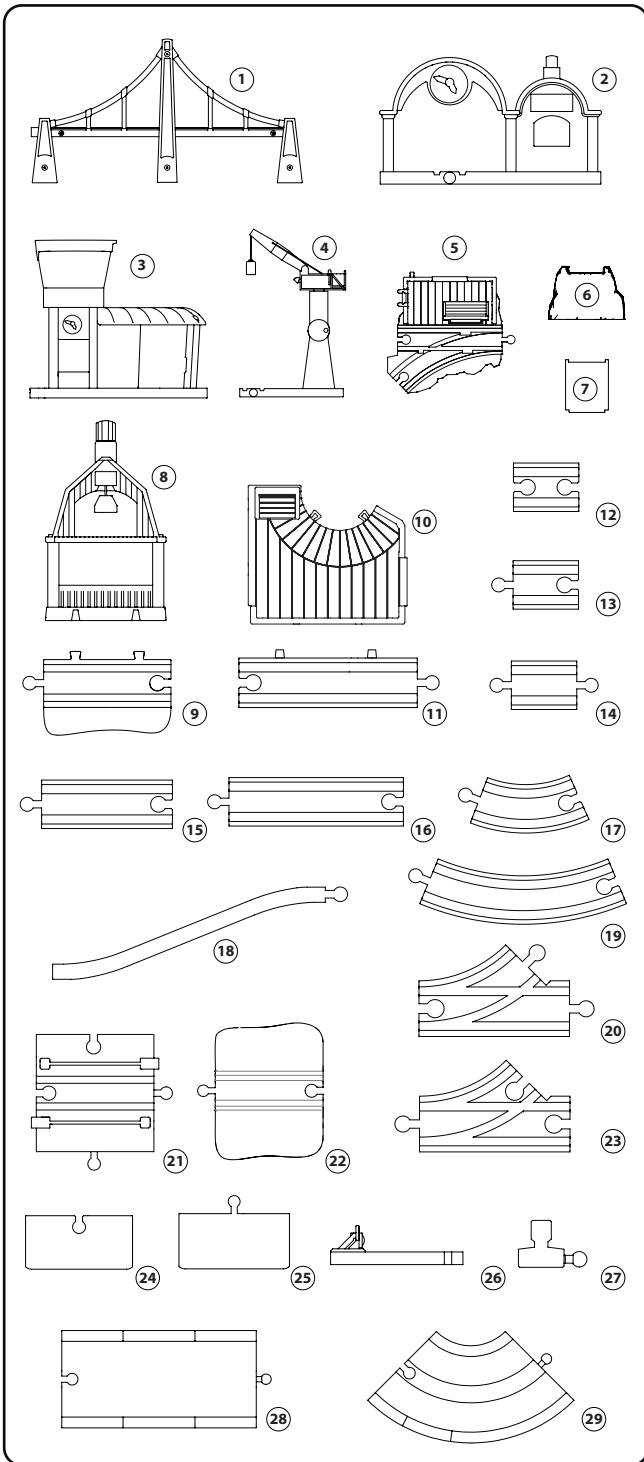

BRIO®

Railway Deluxe Set 33766

Designed by BRIO AB in Sweden 2015 (publ). Manufactured for BRIO AB (publ), Box 305, SE-201 23 Malmö, Sweden. © BRIO AB (publ), Sweden 2015. Made in China. This product and its packaging are protected by intellectual Property Laws of many countries. Violators will be prosecuted. Retain this package for future reference. Please contact above address in case of events. Bitte bewahren Sie diese Informationen für spätere Referenzzwecke auf. Informations à conserver. Conservate la confezione per futuri riferimenti. Conforms to the Safety Requirements of ASTM F963. Conforme aux exigences de sécurité ASTM F963.