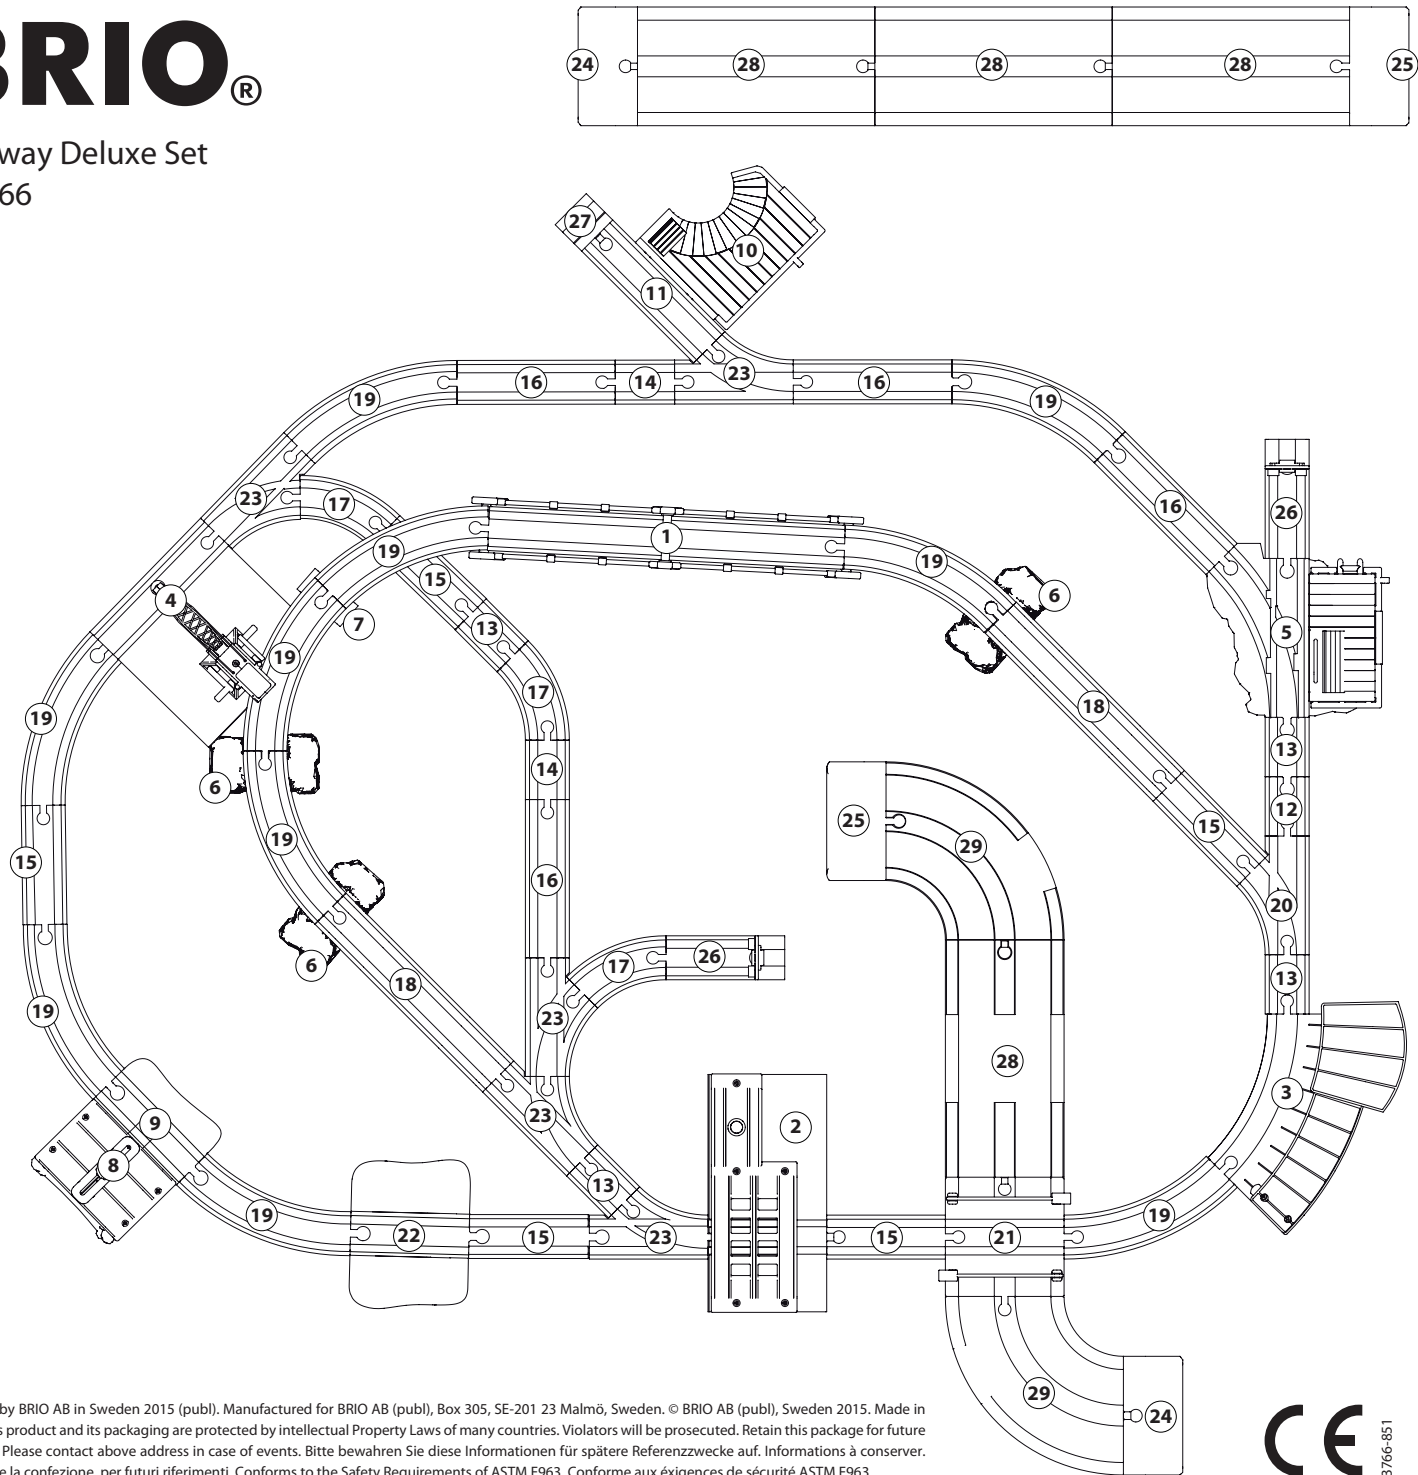

BRIO®

Railway Deluxe Set 33766

Designed by BRIO AB in Sweden 2015 (publ). Manufactured for BRIO AB (publ), Box 305, SE-201 23 Malmö, Sweden. © BRIO AB (publ), Sweden 2015. Made in China. This product and its packaging are protected by intellectual Property Laws of many countries. Violators will be prosecuted. Retain this package for future reference. Please contact above address in case of events. Bitte bewahren Sie diese Informationen für spätere Referenzzwecke auf. Informations à conserver. Conservate la confezione per futuri riferimenti. Conforms to the Safety Requirements of ASTM F963. Conforme aux exigences de sécurité ASTM F963.